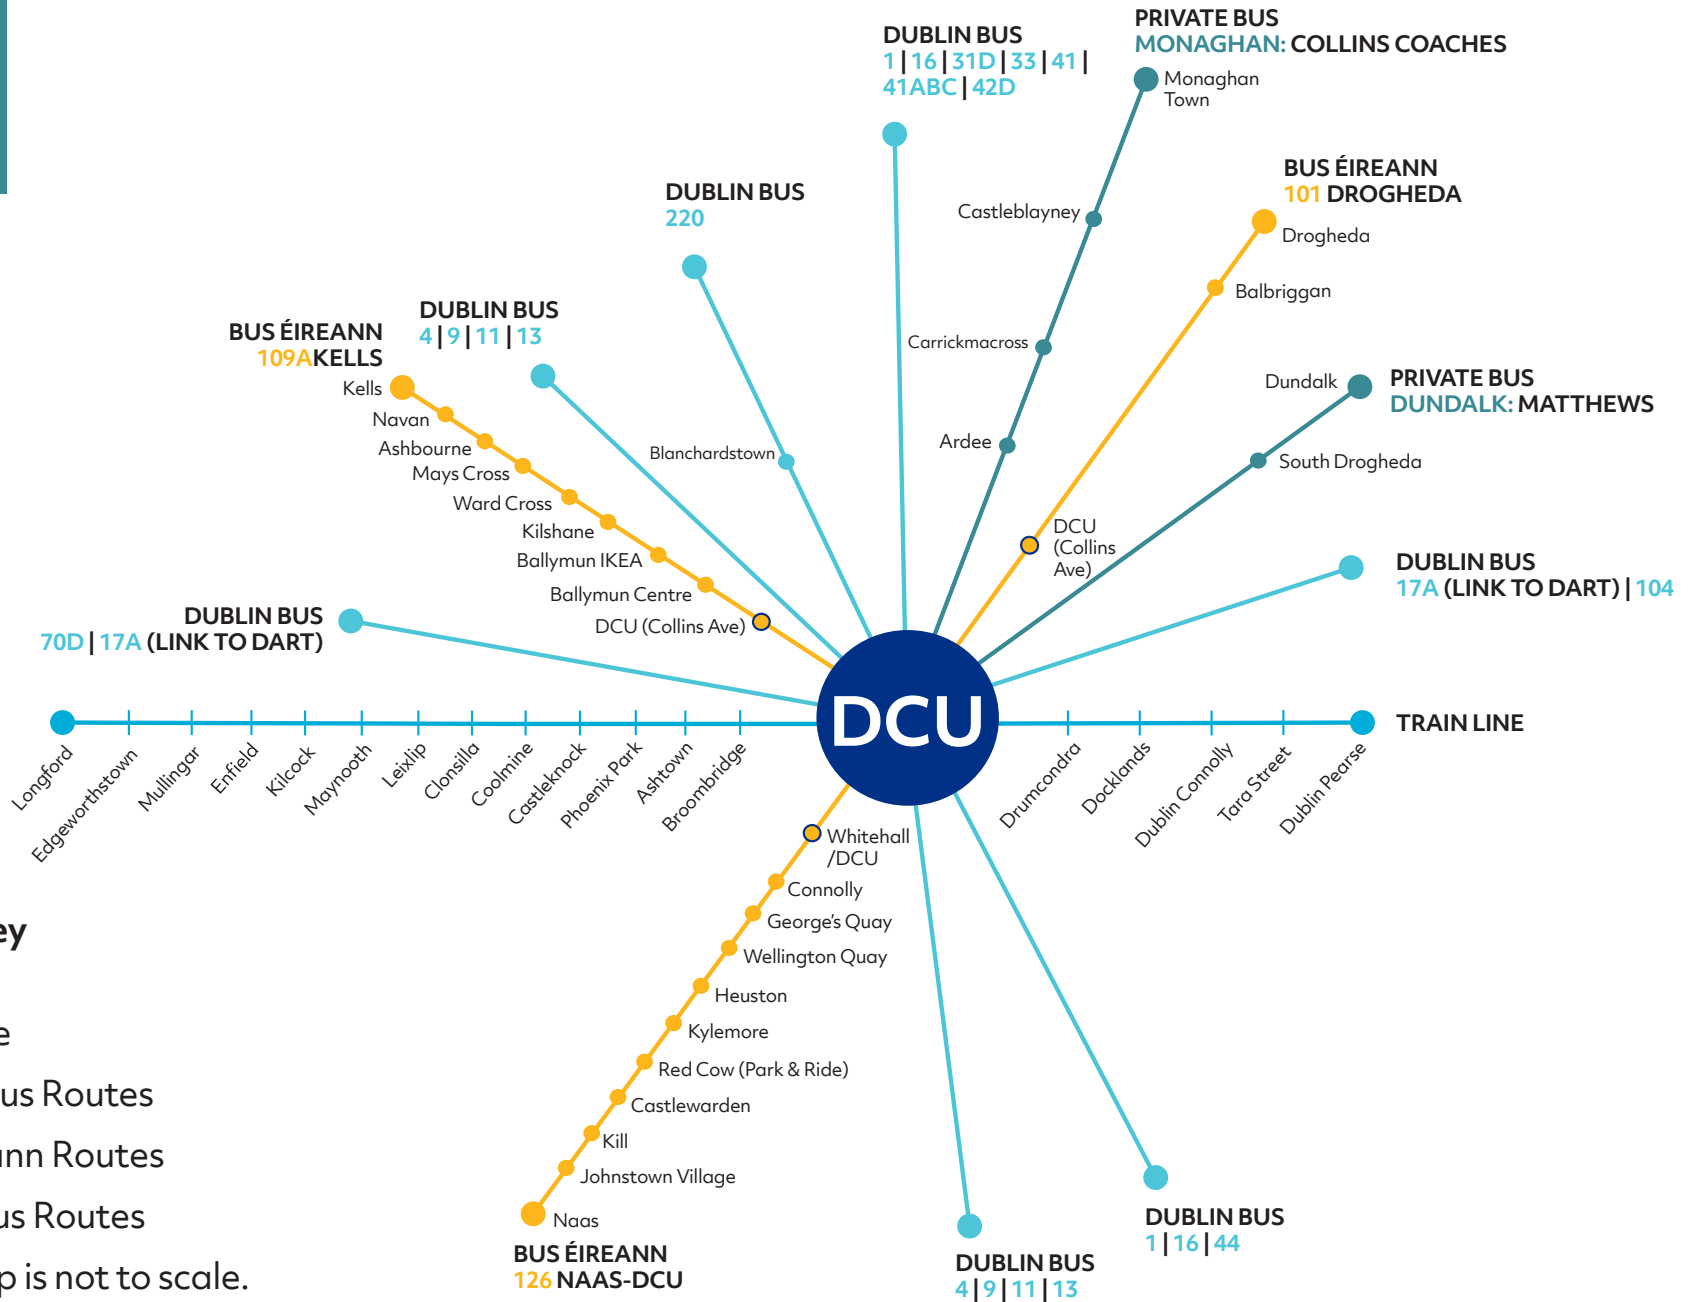

Ollscoil Chathair
Bhaile Átha Cliath
Dublin City University

Travel Key

- Train Line
- Private Bus Routes
- Bus Éireann Routes
- Dublin Bus Routes

*This map is not to scale.